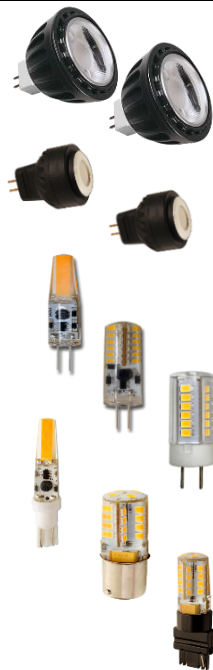

BOLD = MOST-POPULAR AND IN-STOCK. ITALICS = ASSORTED SKUS

	PART #	PRODUCT	DESCRIPTION	UPDATED LIST

BULBS

<i>assorted</i>	<i>MR16 LED BULB ASSORTED</i>	<i>assorted MR16 LED bulbs - 2W, 4W, 5W, 6W; 2700K & 3000K; 15, 25, 40, 60 & 100/120 DEG</i>	$ 28.05
<i>assorted</i>	<i>MR16 7W LED BULB ASSORTED</i>	<i>assorted MR16 LED bulbs - 7W (Epistar LED)2700K & 3000K; 15, 25, 40, 60 & 120 DEG</i>	$ 31.16
486801	486801	MR8 LED bulbs - 2W, 2700K, 100-degree	$ 33.19
<i>assorted</i>	<i>MR8 2.5W LED BULB ASSORTED</i>	<i>assorted MR8 LED bulbs - 2.5W, 2700K or 3000K</i>	$ 38.28
487170-2700K	LED BIPIN 3000K	2W, 2700K, 210 LUMEN BIPIN BULB, 3000K	$ 19.94
487170-3000K	LED BIPIN 3000K	2W, 3000K, 210 LUMEN BIPIN BULB, 3000K	$ 19.94
487192-2700K	3W G4 BIPIN LED BULB 2700K	3-watt G4 bipin LED bulb - 2700K	$ 19.94
487192-3000K	3W G4 BIPIN LED BULB 3000K	3-watt G4 bipin LED bulb - 3000K	$ 19.94
487199-2700K	4W G5.3 BIPIN LED BULB 2700K	4-watt G5.3 bipin LED bulb, high-intensity - 2700K	$ 31.59
487199-3000K	4W G5.3 BIPIN LED BULB 3000K	4-watt G5.3 bipin LED bulb, high-intensity - 3000K	$ 31.95
487155-2700K	LED T5 WEDGE 2700K	3W, LED T5 WEDGE BULB, 2700K	$ 30.33
487155-3000K	LED T5 WEDGE 3000K	3W, LED T5 WEDGE BULB, 3000K	$ 30.33
487144-2700K	LED BAYONET 2700K	3W, LED SINGLE CONTACT BAYONET, 2700K	$ 40.15
487144-3000K	LED BAYONET 3000K	3W, LED SINGLE CONTACT BAYONET, 3000K	$ 40.15
487164-2700K	LED S8 WEDGE 2700K	3W, LED S8 WEDGE, 2700K	$ 43.17
487164-3000K	LED S8 WEDGE 3000K	3W, LED S8 WEDGE, 3000K	$ 43.17